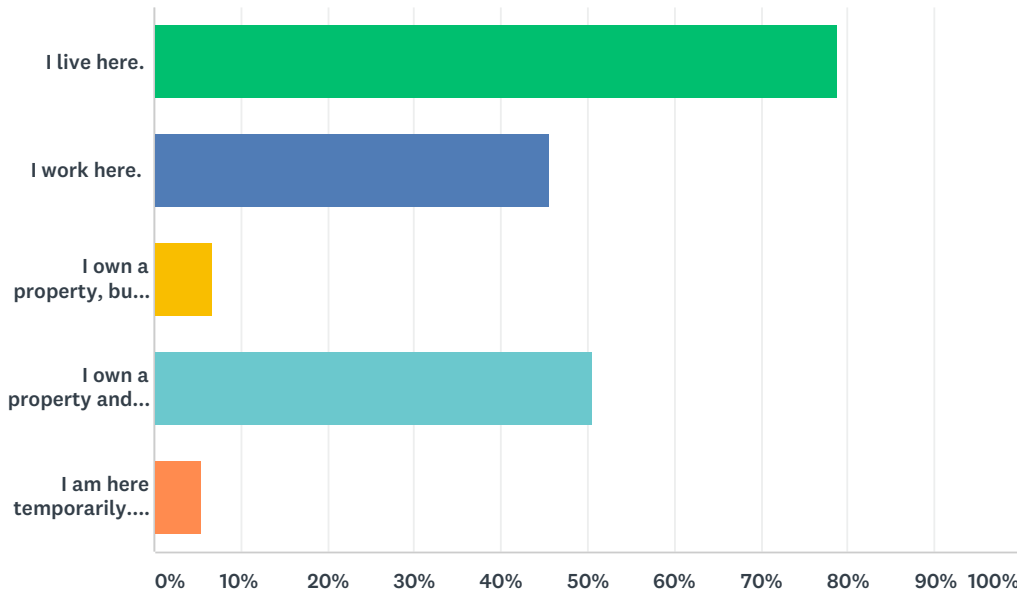

Q7 What is your relationship to Girdwood? (Select all that apply)

Answered: 368 Skipped: 12

ANSWER CHOICES	RESPONSES	
I live here.	78.80%	290
I work here.	45.65%	168
I own a property, but NOT registered to vote in Girdwood.	6.79%	25
I own a property and I AM registered to vote in Girdwood.	50.54%	186
I am here temporarily. I just really like Girdwood. :)	5.43%	20
Total Respondents: 368		