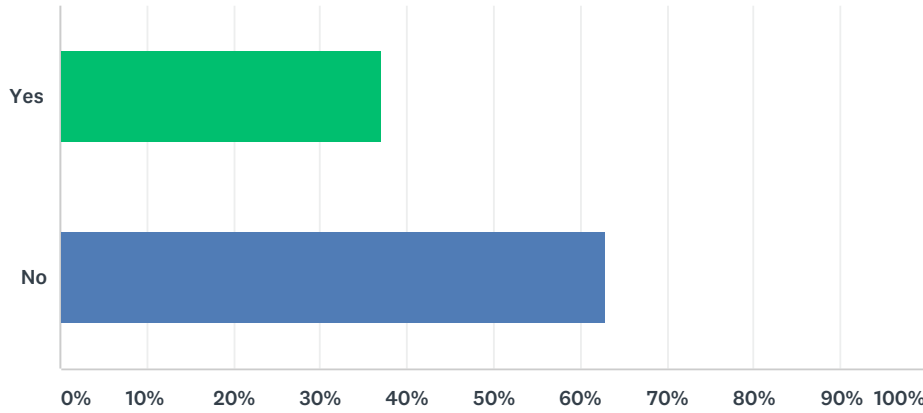

### Q5 Did you know that the former City of Girdwood voted NO on two separate occasions to joining the Municipality of Anchorage(MOA), before the MOA annexed Girdwood against the will of the people?

Answered: 369 Skipped: 11

ANSWER CHOICES	RESPONSES	
Yes	37.13%	137
No	62.87%	232
TOTAL		369