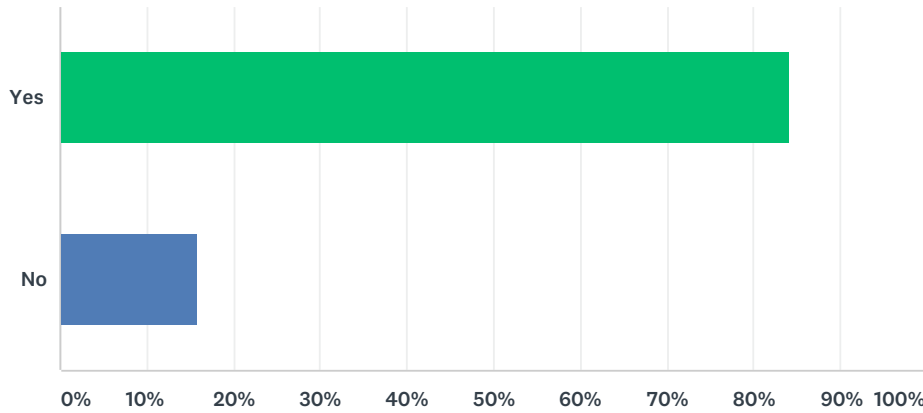

### Q4 Do you believe the People of Girdwood should have the right to choose if fluoride goes into Girdwood's public water?

Answered: 369 Skipped: 11

ANSWER CHOICES	RESPONSES	
Yes	84.01%	310
No	15.99%	59
TOTAL		369